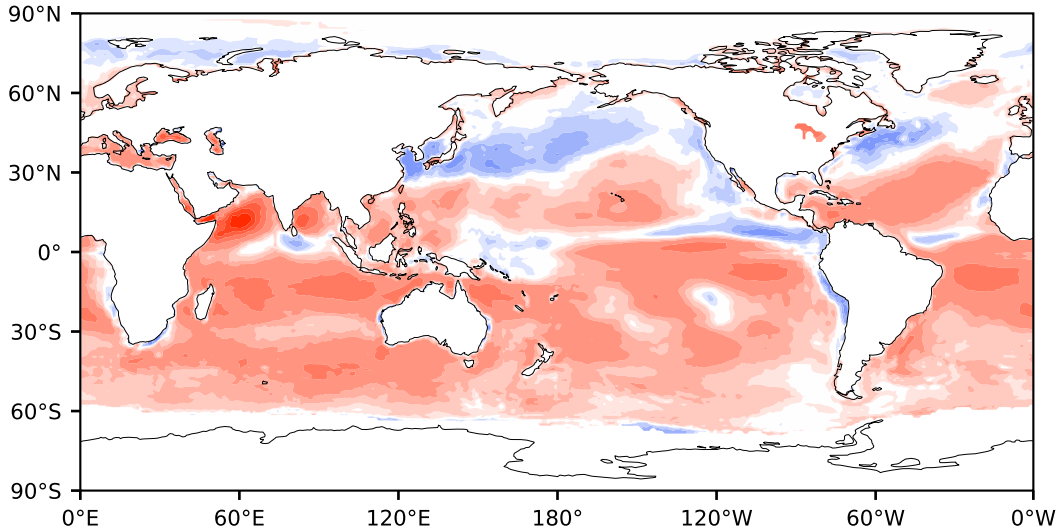

Model - Observations

Max 282.69
Mean 21.15
Min -154.66

RMSE 32.11
CORR 0.93