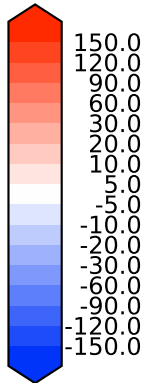

Model - Observations

Max 282.69
Mean 21.15
Min -154.66

RMSE 32.11
CORR 0.93