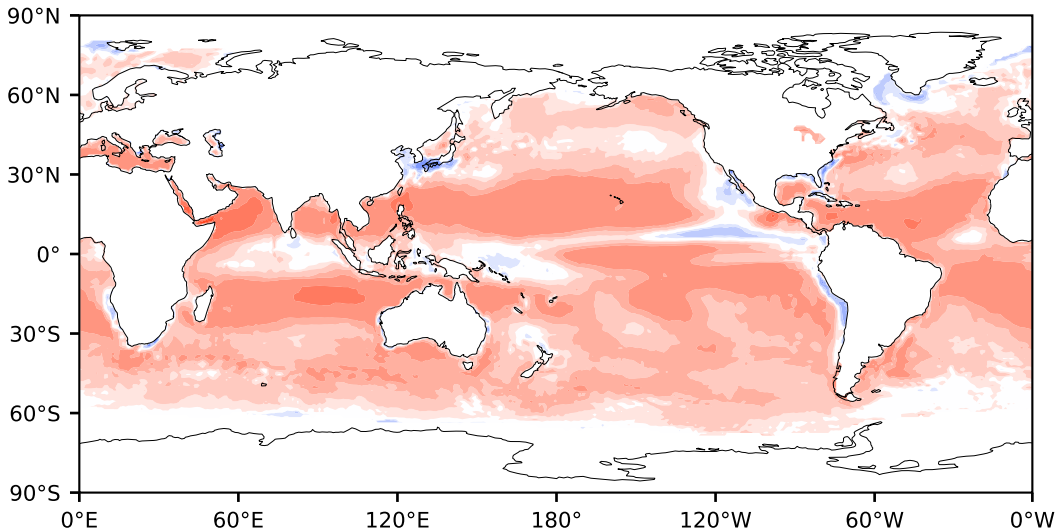

Model - Observations

Max 154.81
Mean 21.32
Min -129.36

RMSE 27.37
CORR 0.94