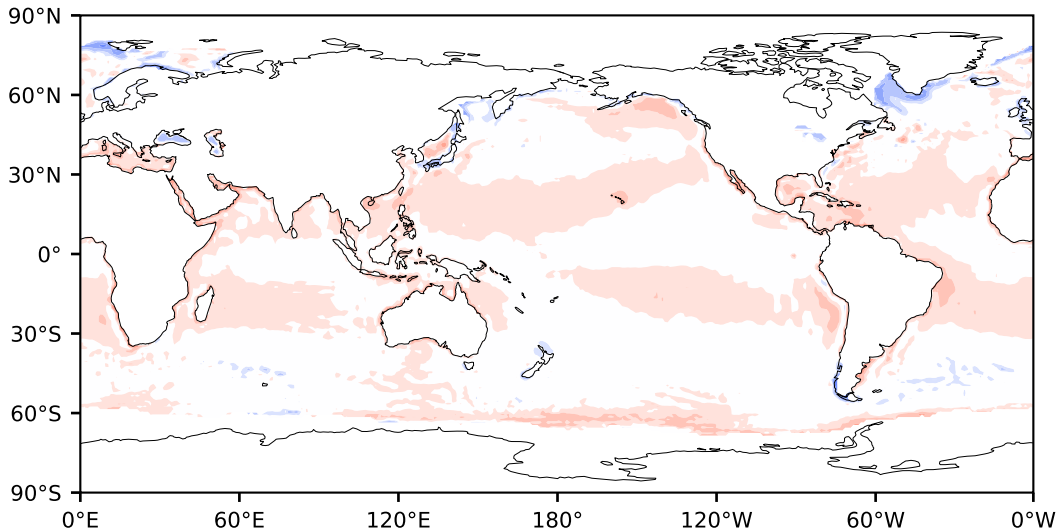

Model - Observations

Max 79.97
Mean 4.30
Min -86.69

RMSE 7.39
CORR 0.75