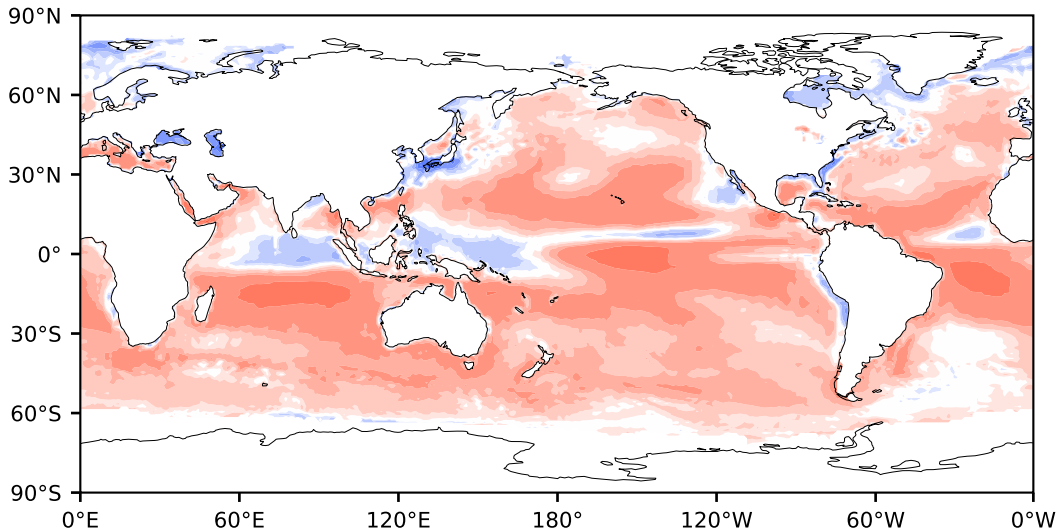

# Model - Observations

Max 161.31  
Mean 18.72  
Min -123.40

RMSE 27.57  
CORR 0.91