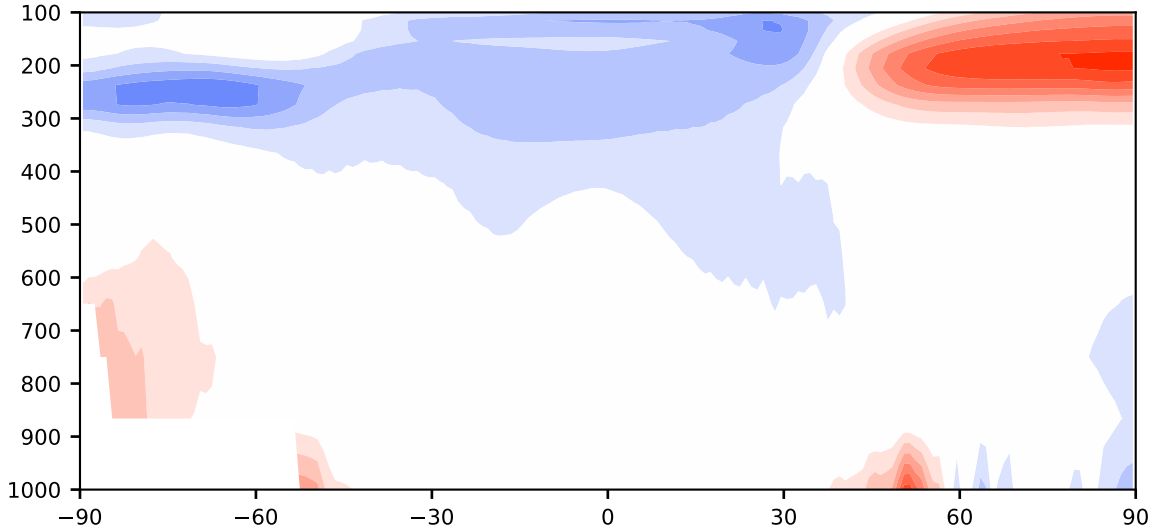

Model - Observations

Max 7.22
Mean -0.33
Min -4.80

RMSE 2.02
CORR 1.00