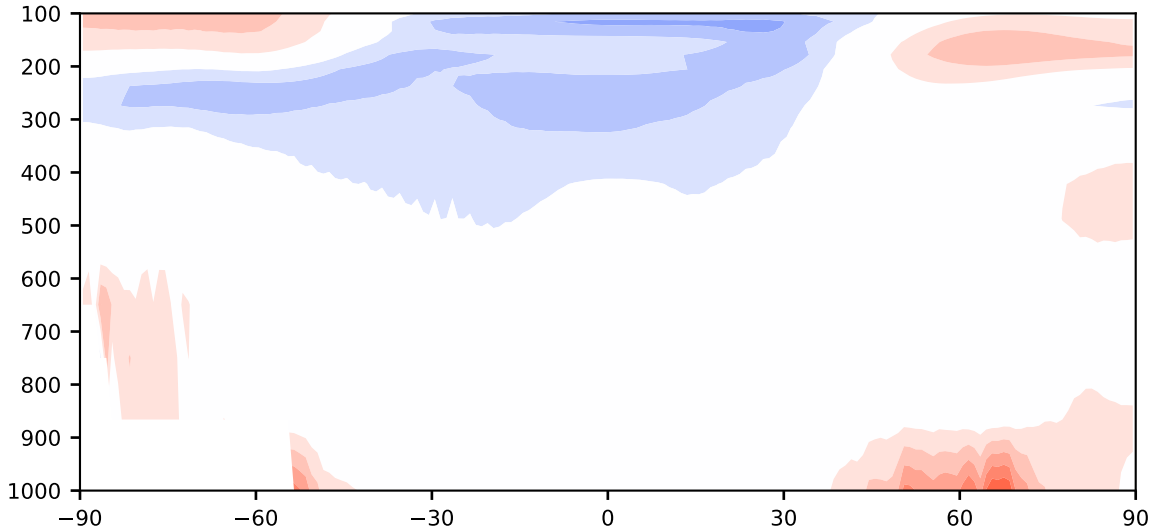

# Model - Observations

Max 6.04  
Mean -0.17  
Min -3.27

RMSE 1.51  
CORR 1.00