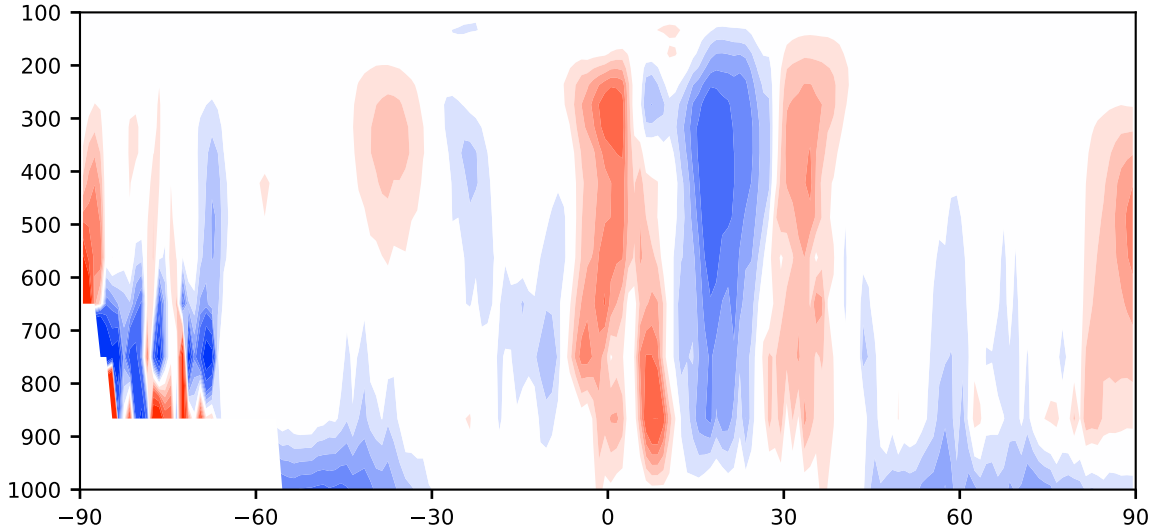

Model - Observations

Max 160.33
Mean -0.05
Min -97.78