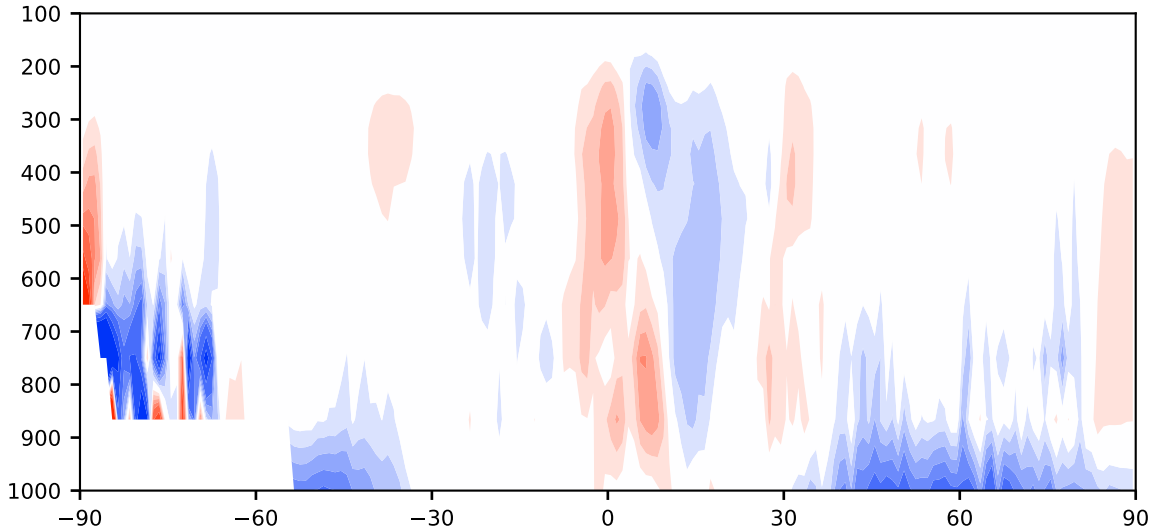

Model - Observations

Max 53.88
Mean -0.55
Min -70.25

RMSE 2.53
CORR 0.94