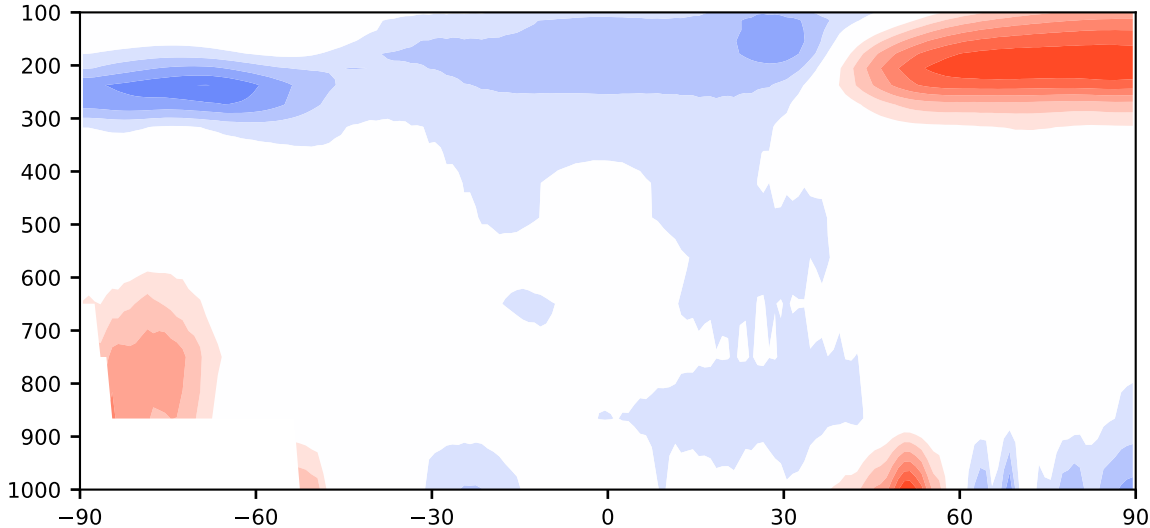

Model - Observations

Max 6.94
Mean -0.39
Min -5.03

RMSE 1.89
CORR 1.00