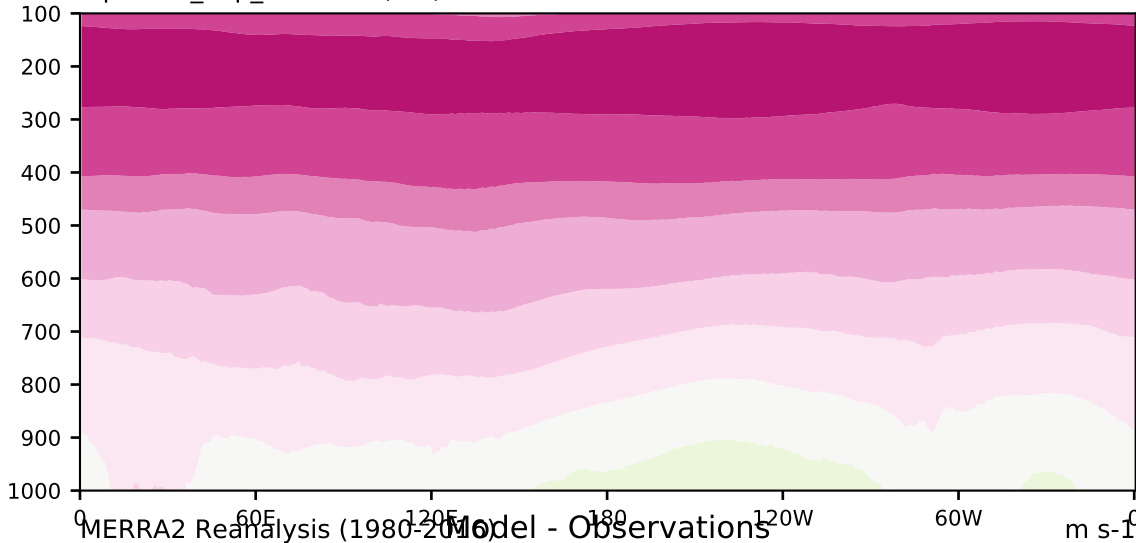

alpha3.0_v1p_min10nc (2-6)

m/s

Max 19.28
Mean 6.98
Min -2.41

20.0
15.0
10.0
8.0
5.0
3.0
1.0
-1.0
-3.0
-5.0
-8.0
-10.0
-15.0
-20.0