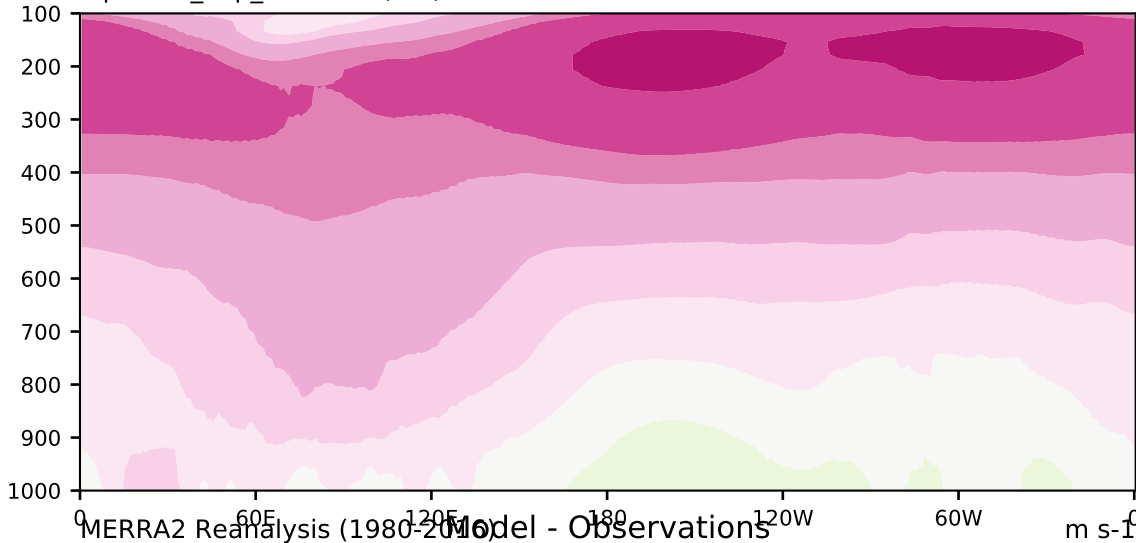

alpha3.0_v1p_min10nc (2-6)

m/s

Max 17.06
Mean 5.64
Min -2.73

20.0
15.0
10.0
8.0
5.0
3.0
1.0
-1.0
-3.0
-5.0
-8.0
-10.0
-15.0
-20.0