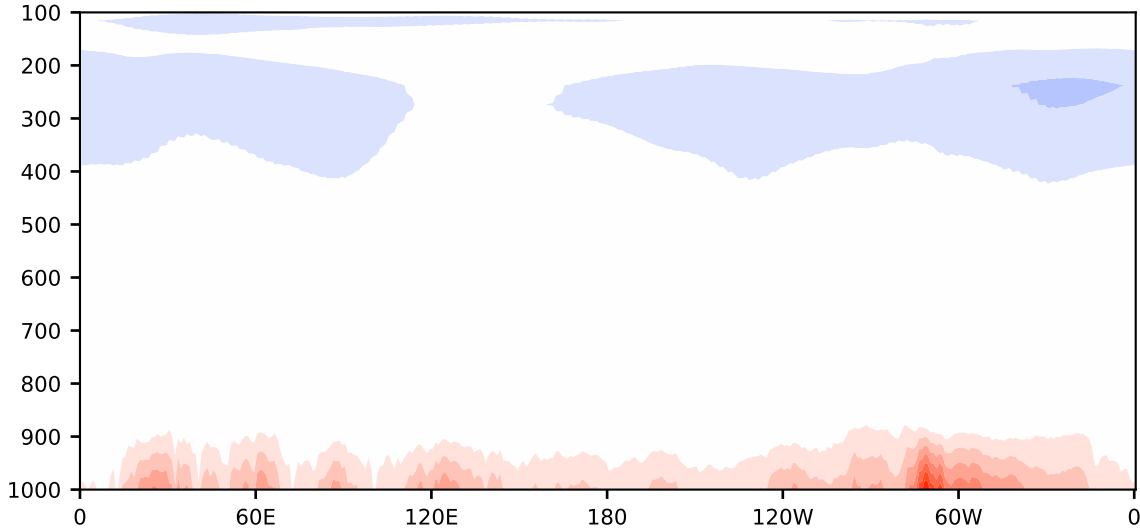

Model - Observations

Max 8.11
Mean -0.11
Min -2.19

RMSE 1.10
CORR 1.00