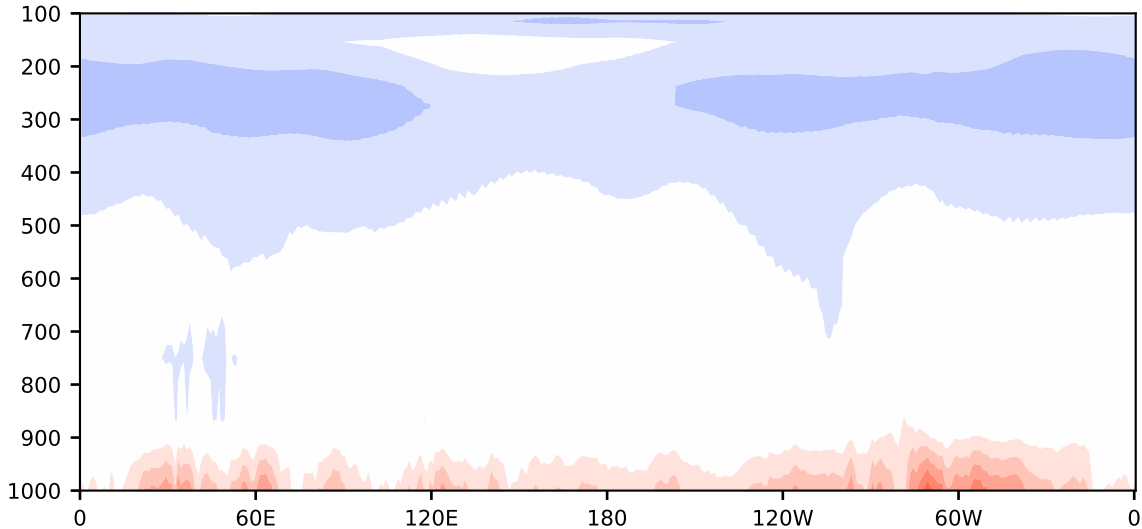

Model - Observations

Max 5.94
Mean -0.58
Min -2.99

RMSE 1.57
CORR 1.00