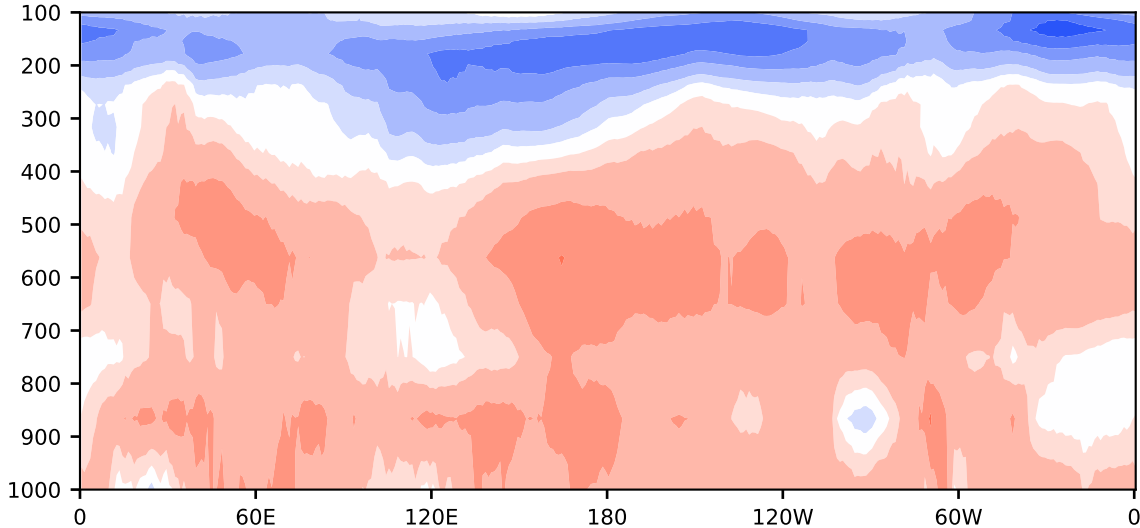

# Model - Observations

Max 9.59  
Mean 2.15  
Min -13.40

RMSE 5.38  
CORR 0.94