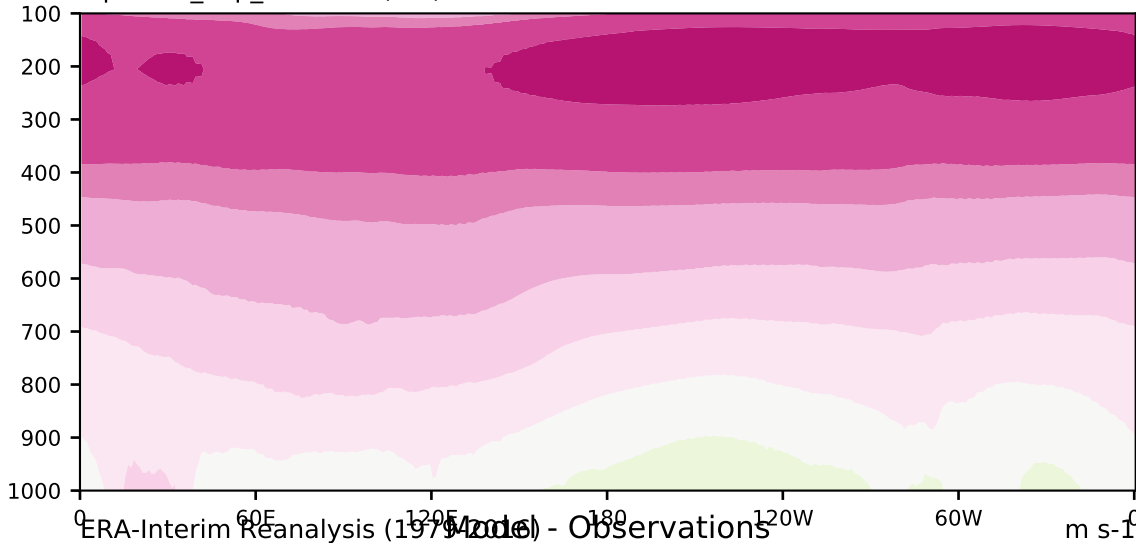

alpha3.0_v1p_min10nc (2-6)

m/s

Max 17.83
Mean 6.47
Min -2.44

20.0
15.0
10.0
8.0
5.0
3.0
1.0
-1.0
-3.0
-5.0
-8.0
-10.0
-15.0
-20.0