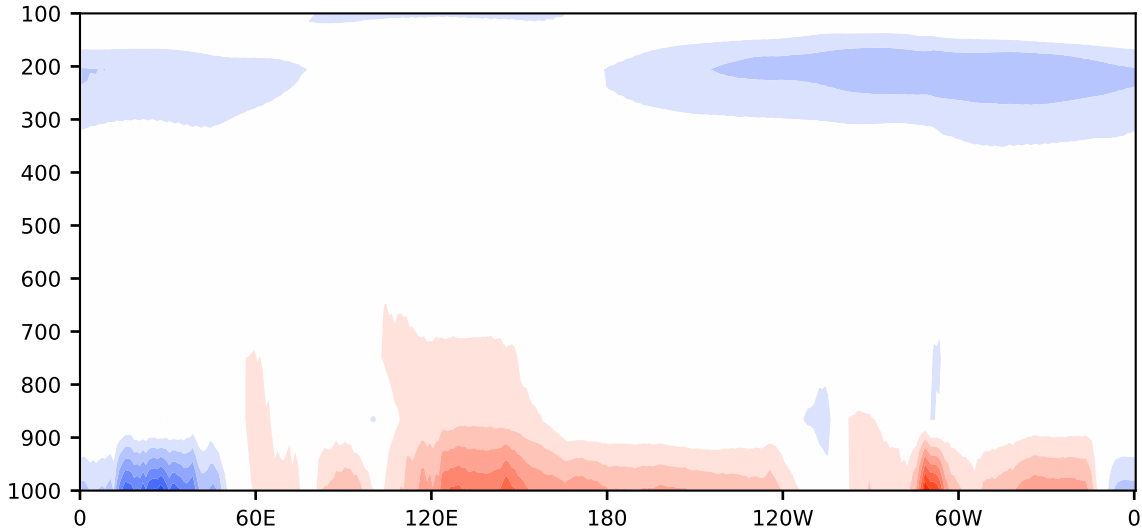

Model - Observations

Max 8.20
Mean -0.02
Min -6.65

RMSE 1.22
CORR 1.00