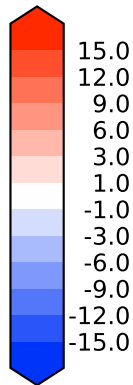

Model - Observations

Max 14.04
Mean 4.91
Min -9.10

RMSE 5.72
CORR 0.96