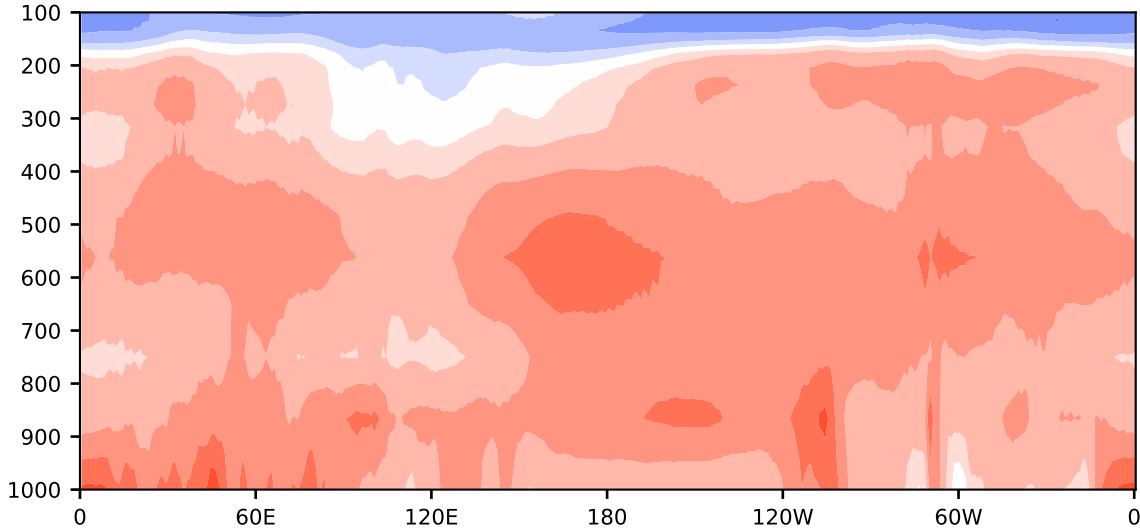

Model - Observations

Max 14.04
Mean 4.91
Min -9.10

RMSE 5.72
CORR 0.96