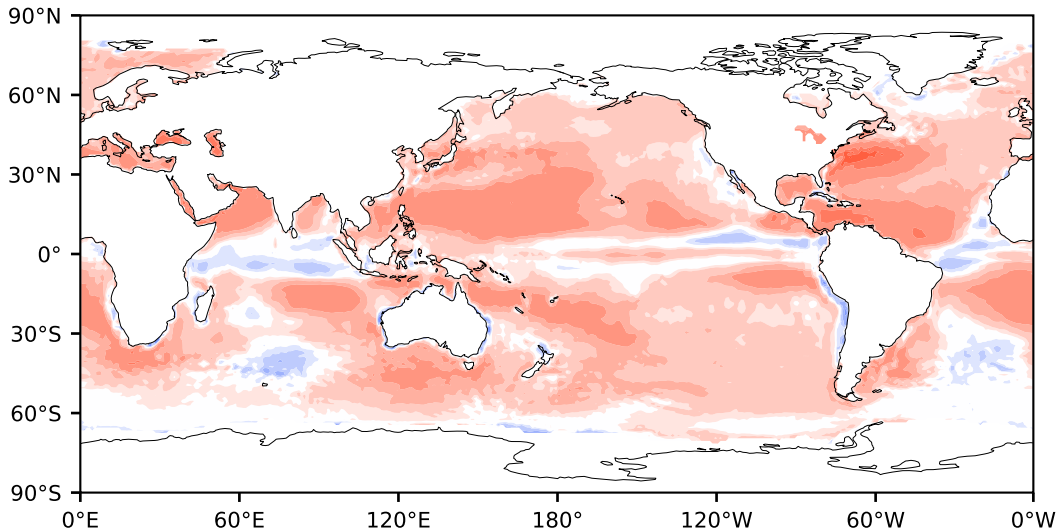

Model - Observations

Max 126.69
Mean 16.53
Min -136.08

RMSE 23.25
CORR 0.94