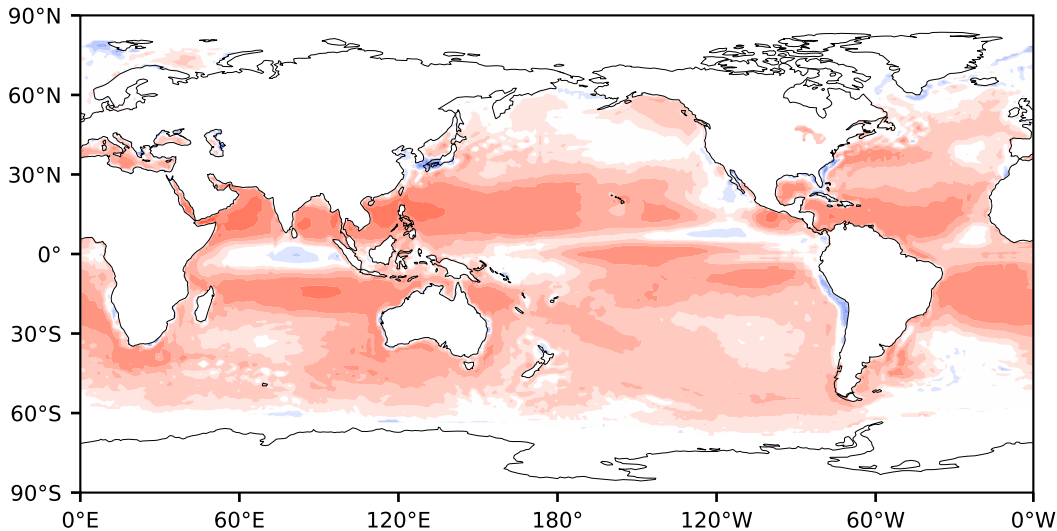

Model - Observations

Max 138.53
Mean 17.62
Min -128.33

RMSE 23.75
CORR 0.95