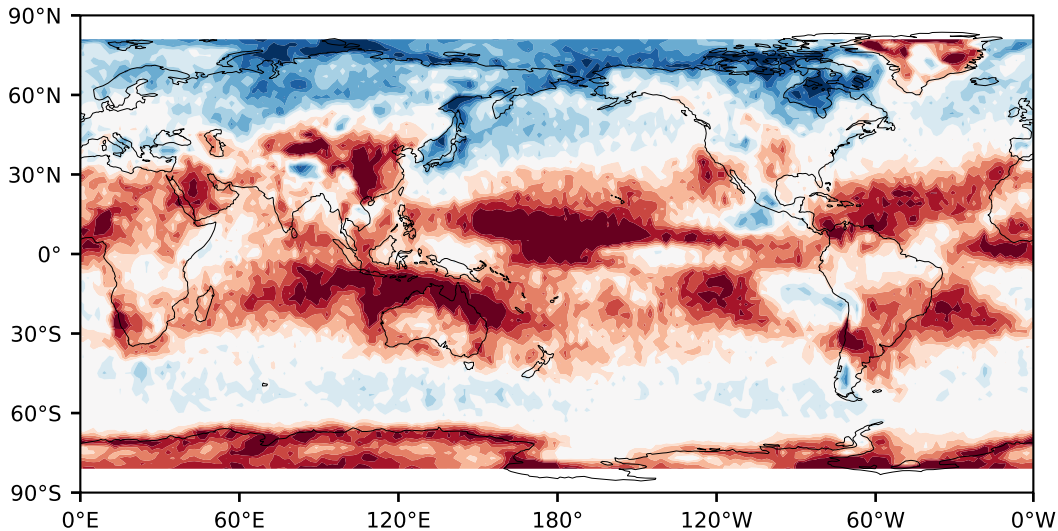

Model - Observations

Max 44.46
Mean -8.17
Min -65.92

RMSE 16.56
CORR 0.79