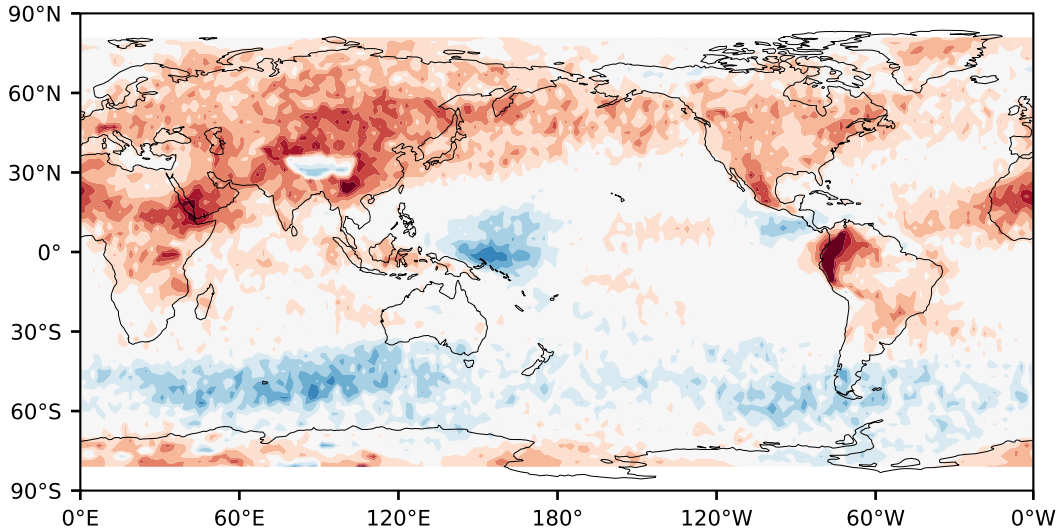

Model - Observations

Max 25.55
Mean -3.78
Min -61.55

RMSE 9.38
CORR 0.70