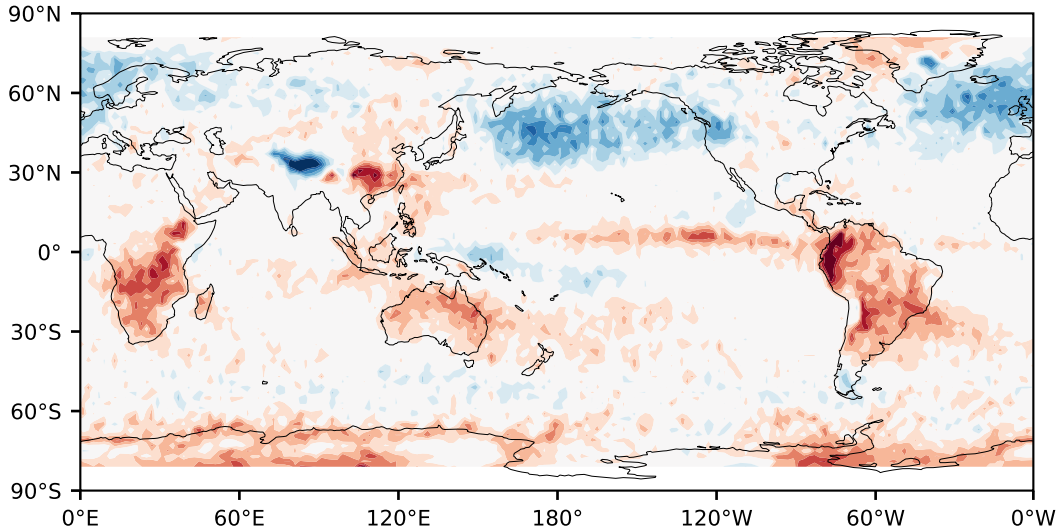

Model - Observations

Max 44.86
Mean -2.07
Min -40.78

RMSE 7.63
CORR 0.80