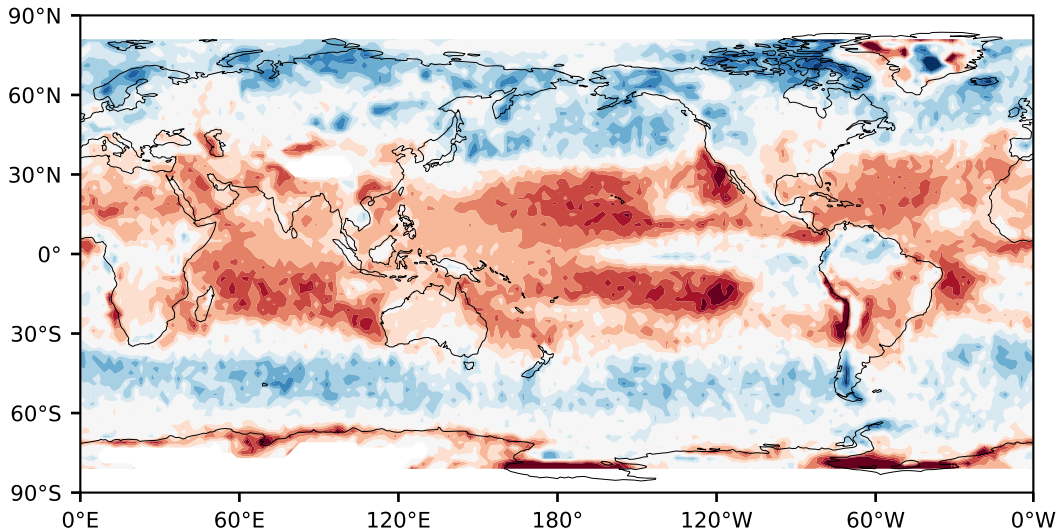

Model - Observations

Max 56.47
Mean -4.55
Min -69.12

RMSE 12.57
CORR 0.91