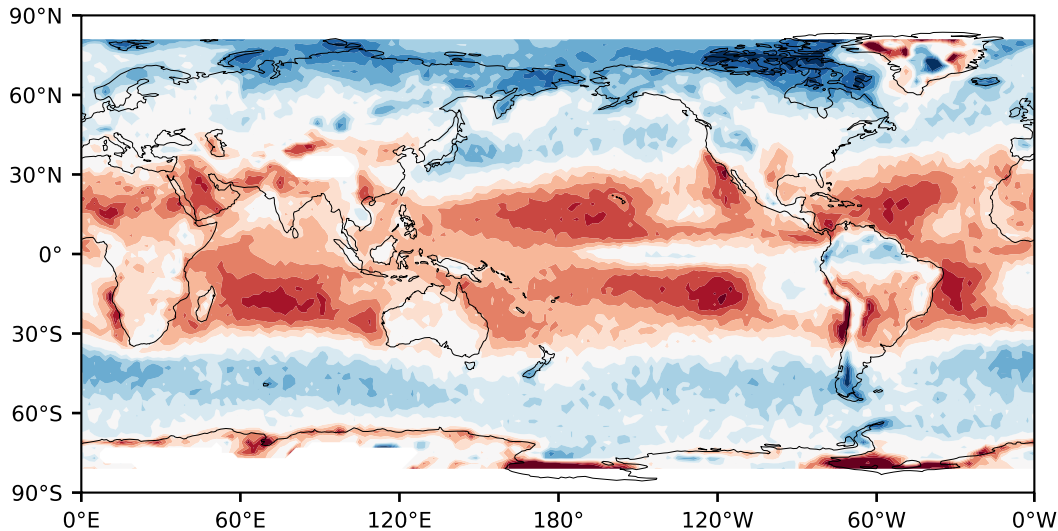

Model - Observations

Max 39.83
Mean -4.13
Min -66.43

RMSE 12.91
CORR 0.89