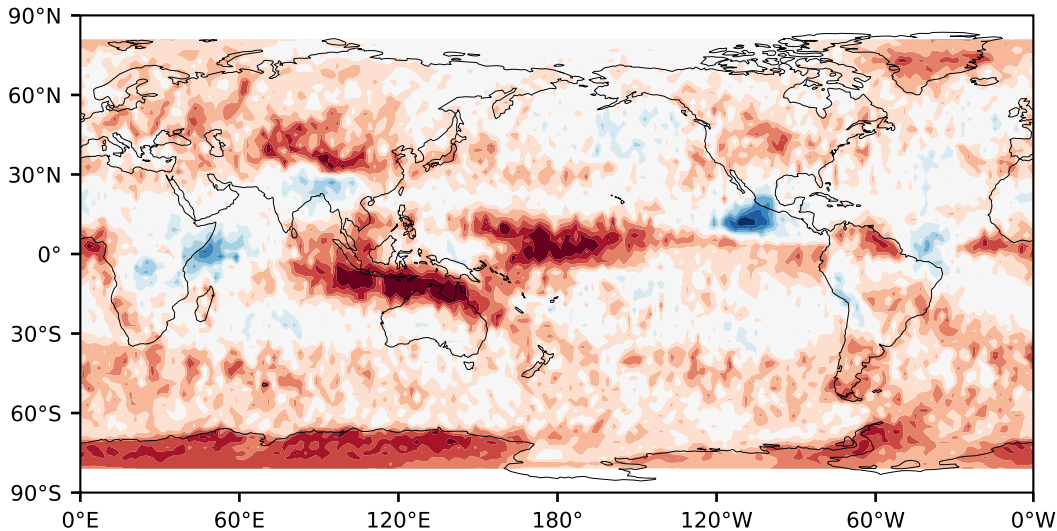

Model - Observations

Max 35.60
Mean -7.24
Min -43.91

RMSE 11.45
CORR 0.85