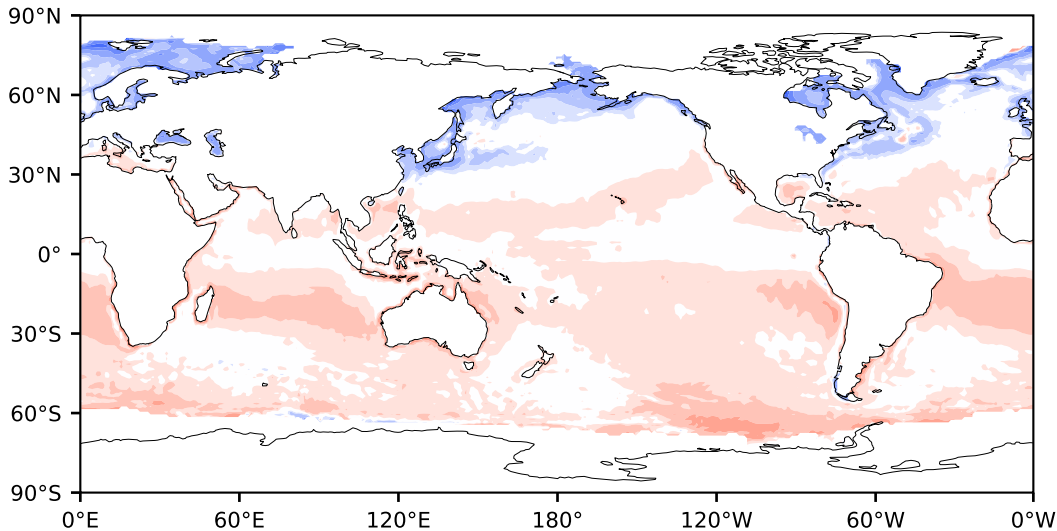

Model - Observations

Max 107.53
Mean 4.19
Min -154.07

RMSE 11.08
CORR 0.52