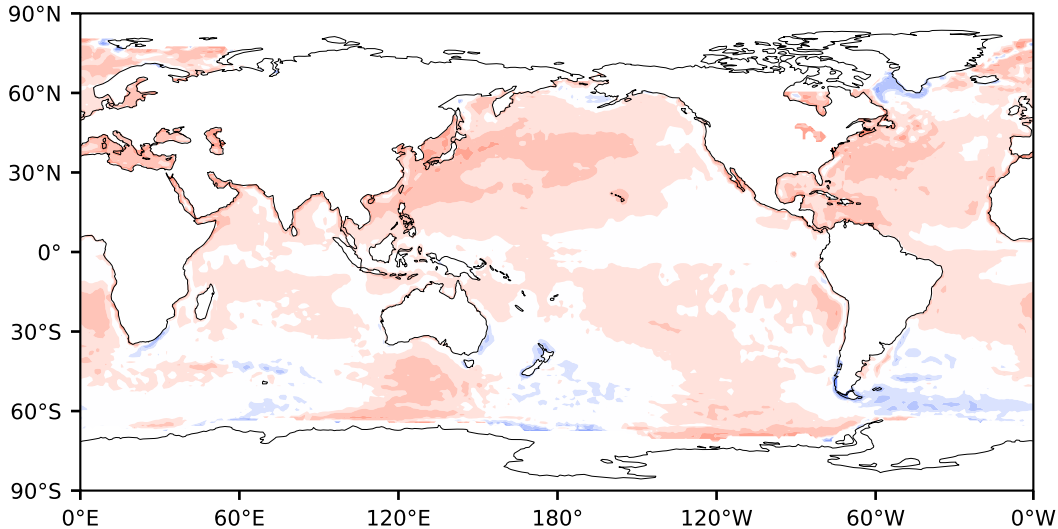

Model - Observations

Max 99.99
Mean 6.31
Min -83.84

RMSE 9.87
CORR 0.56