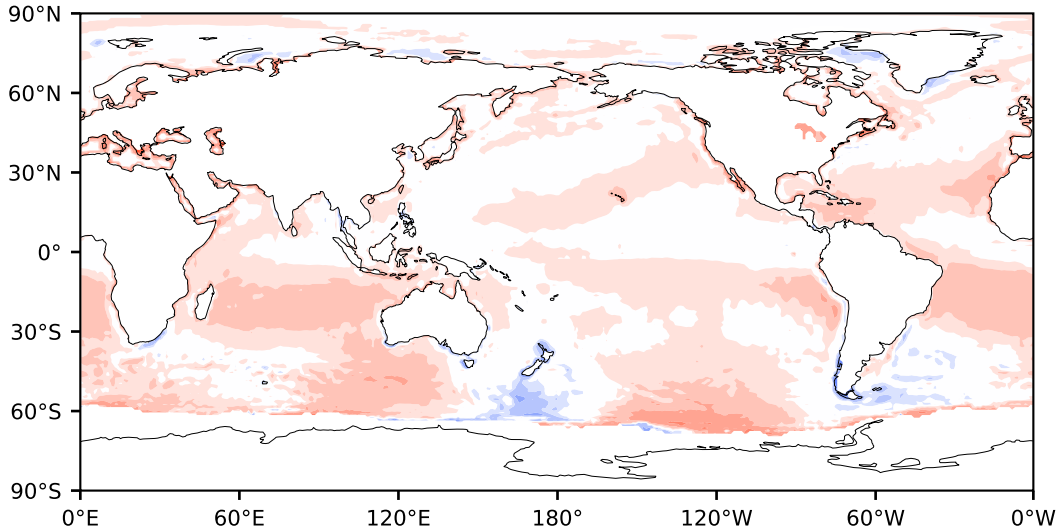

Model - Observations

Max 122.17
Mean 6.48
Min -78.14

RMSE 10.84
CORR 0.66