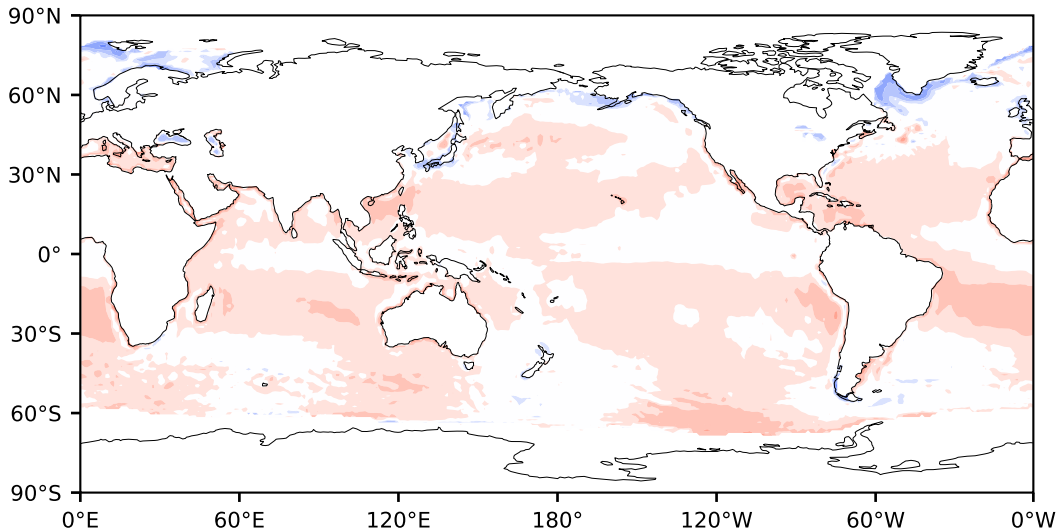

Model - Observations

Max 85.01
Mean 5.61
Min -65.19

RMSE 8.36
CORR 0.72