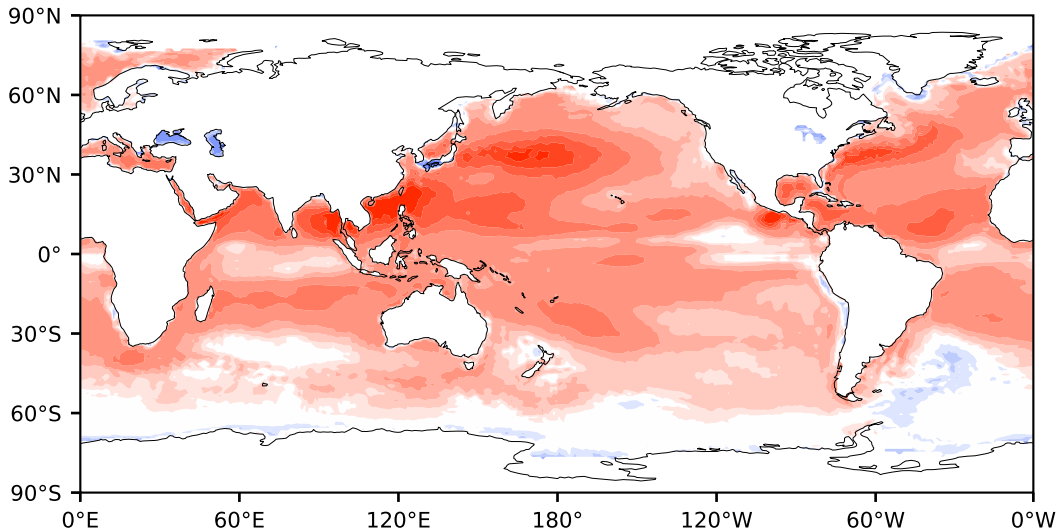

# Model - Observations

Max 302.65  
Mean 35.18  
Min -125.61

RMSE 48.46  
CORR 0.93