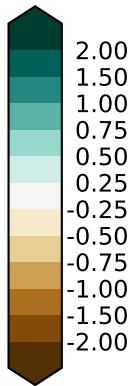

Model - Observations

Max 3.63
Mean -0.04
Min -4.59

RMSE 0.67
CORR 0.90