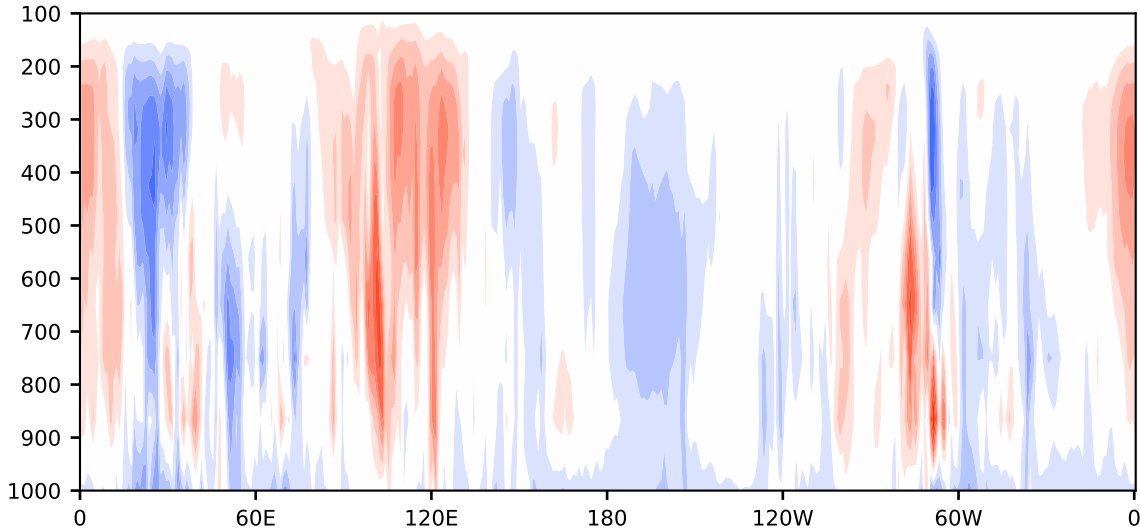

Model - Observations

Max 25.80
Mean -0.34
Min -12.28

RMSE 3.13
CORR 0.72