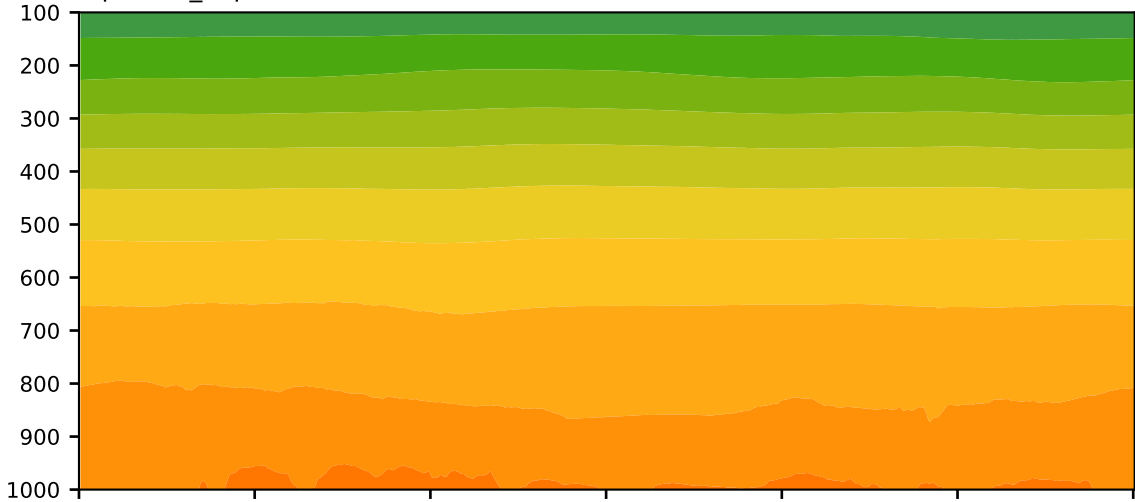

alpha3.0_v1p (2-6)

K

Max 294.34
Mean 257.73
Min 202.72

0 60E 120E 180 120W 60W 0
ERA-Interim Reanalysis (1979-2016) - Observations