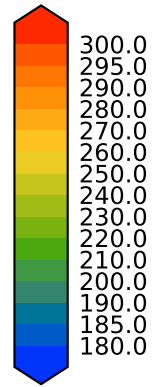

alpha3.0_v1p (2-6)

K

Max 294.34
Mean 257.73
Min 202.72

0 60E 120E 180 120W 60W 0
ERA-Interim Reanalysis (1979-2016) - Observations