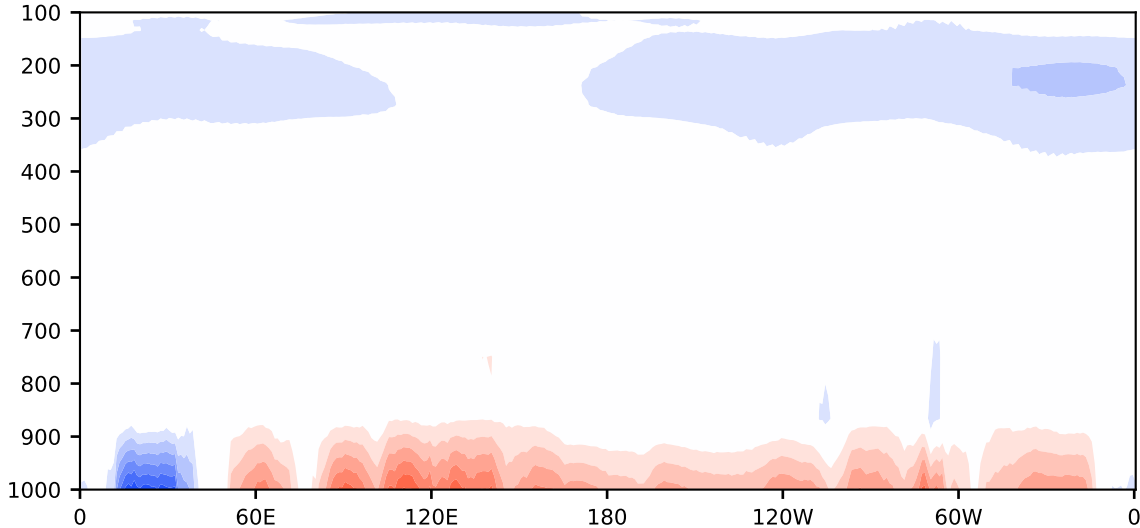

Model - Observations

Max 6.18
Mean -0.13
Min -6.92

RMSE 1.28
CORR 1.00