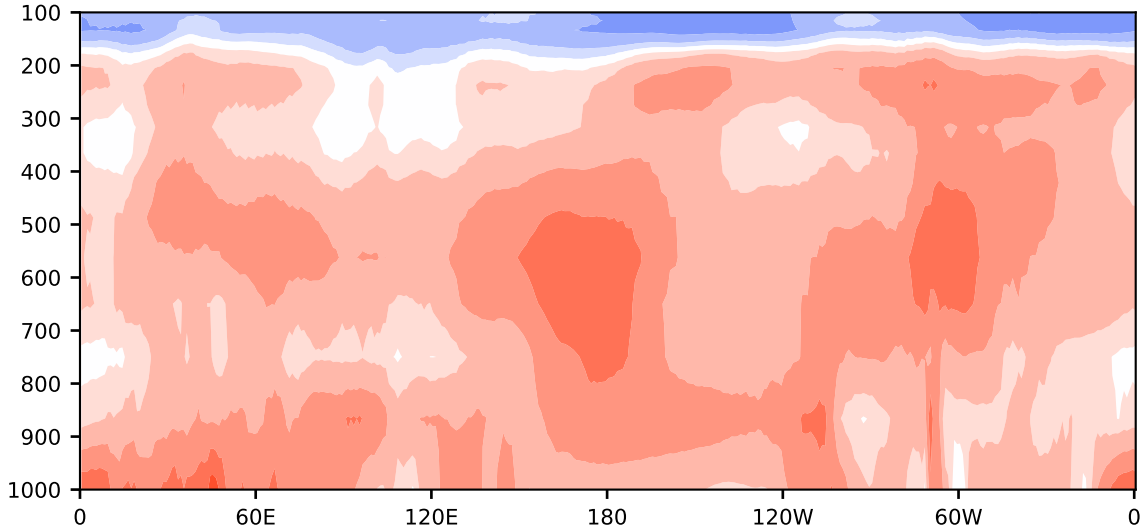

# Model - Observations

Max 13.67  
Mean 4.30  
Min -9.10

RMSE 5.22  
CORR 0.96