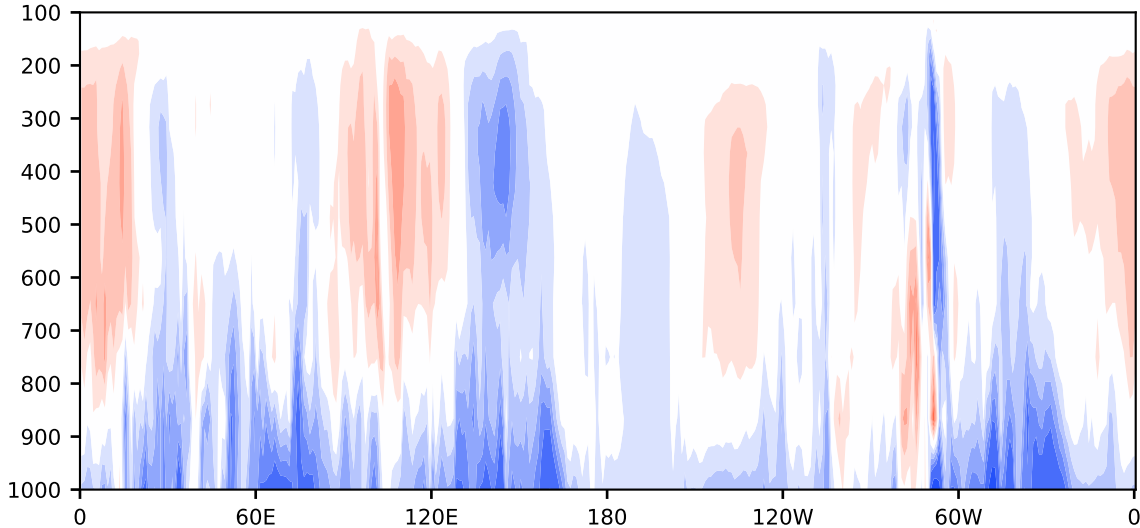

# Model - Observations

Max 12.04  
Mean -1.29  
Min -19.84

RMSE 3.14  
CORR 0.80