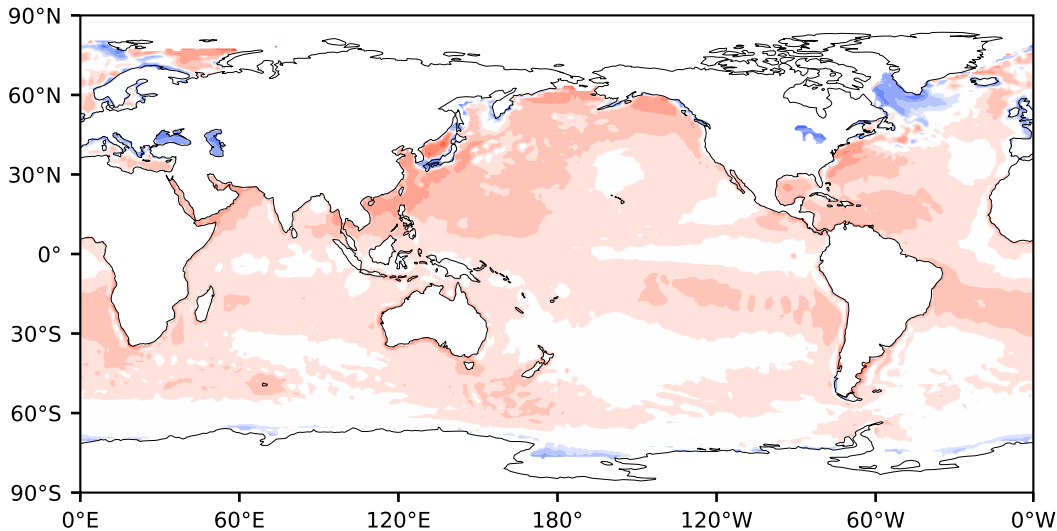

Model - Observations

Max 149.41
Mean 6.95
Min -107.35

RMSE 11.70
CORR 0.88