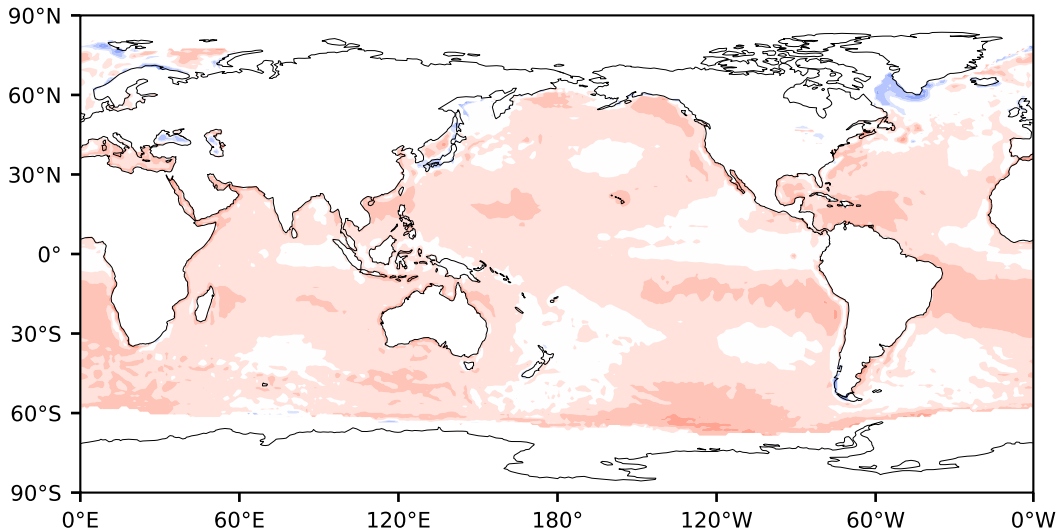

# Model - Observations

Max 84.22  
Mean 7.47  
Min -56.03

RMSE 9.45  
CORR 0.76