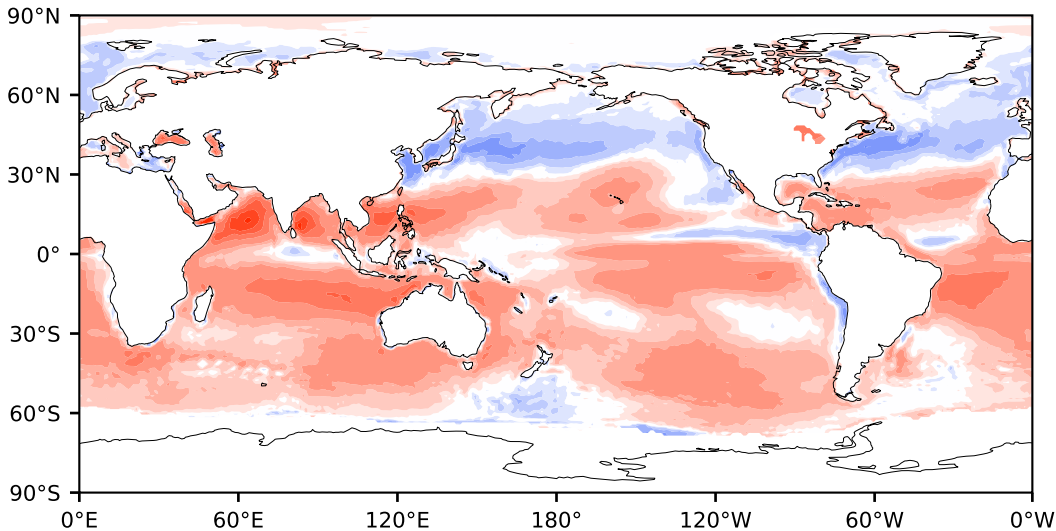

Model - Observations

Max 259.22
Mean 18.48
Min -146.55

RMSE 30.85
CORR 0.93