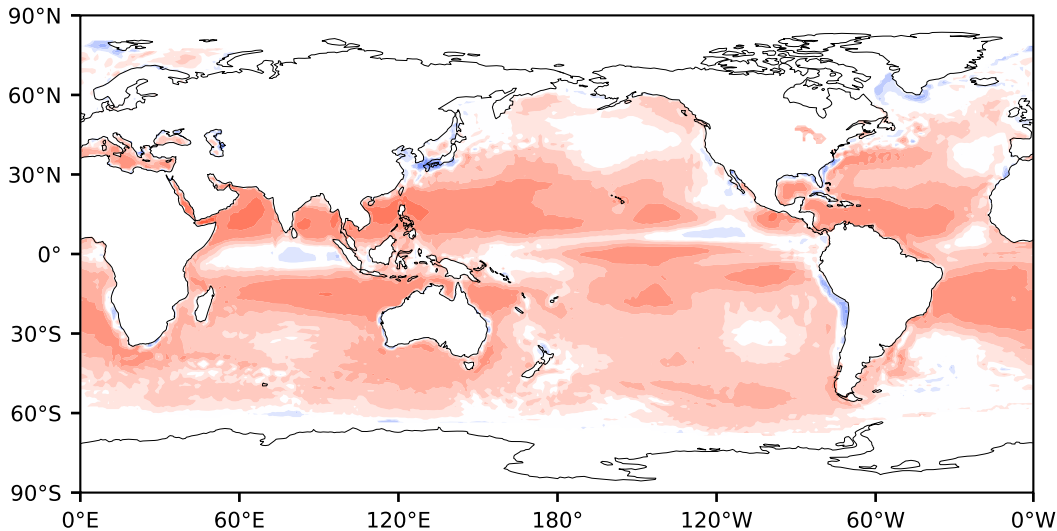

Model - Observations

Max 132.35
Mean 17.01
Min -130.44

RMSE 22.86
CORR 0.95