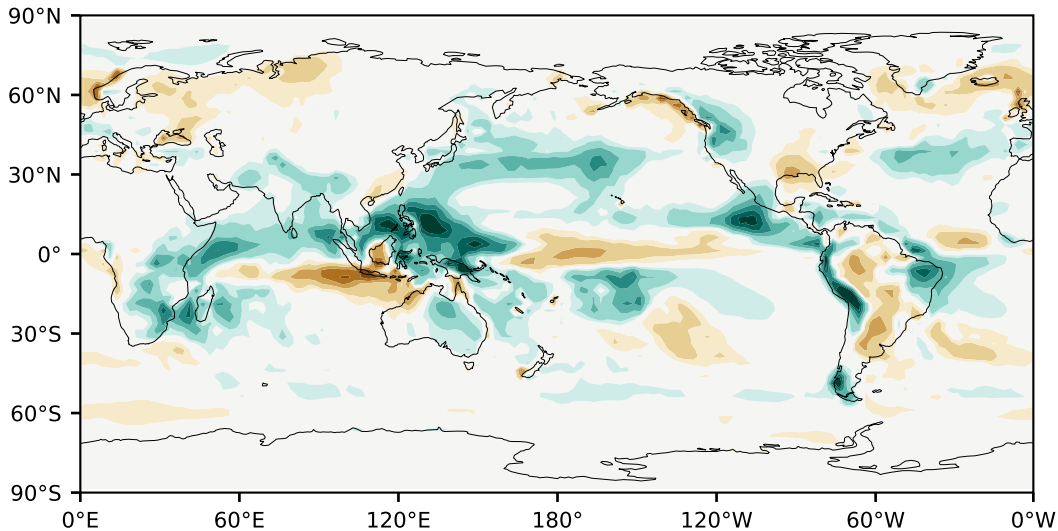

Model - Observations

Max 8.32
Mean 0.28
Min -5.59

RMSE 1.19
CORR 0.90