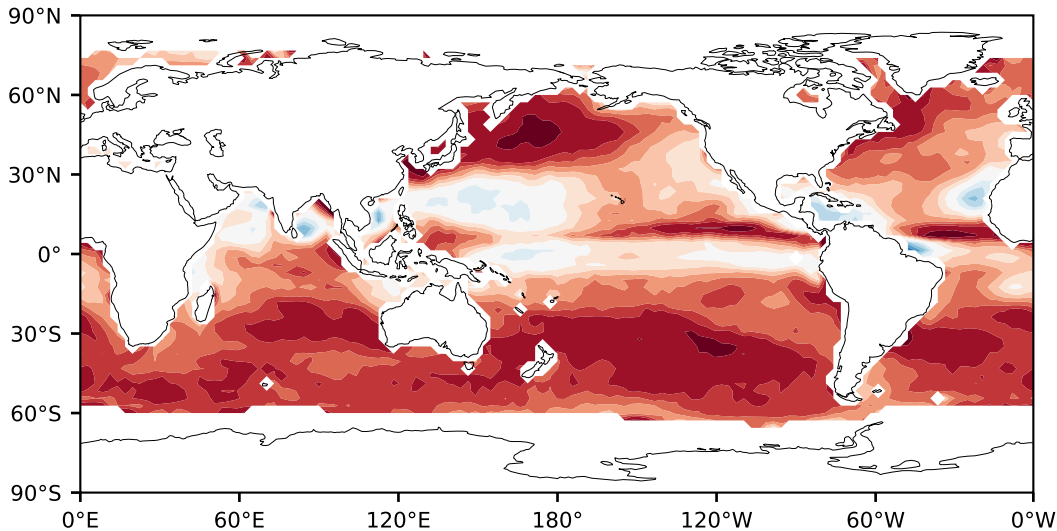

Model - Observations

Max 63.18
Mean -40.36
Min -142.63

RMSE 46.80
CORR 0.65