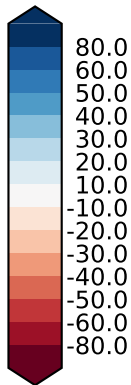

Model - Observations

Max 63.18
Mean -40.36
Min -142.63

RMSE 46.80
CORR 0.65