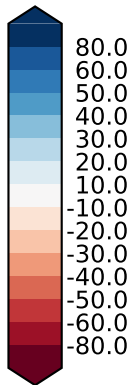

Model - Observations

Max 49.76
Mean -40.12
Min -117.37

RMSE 45.14
CORR 0.69