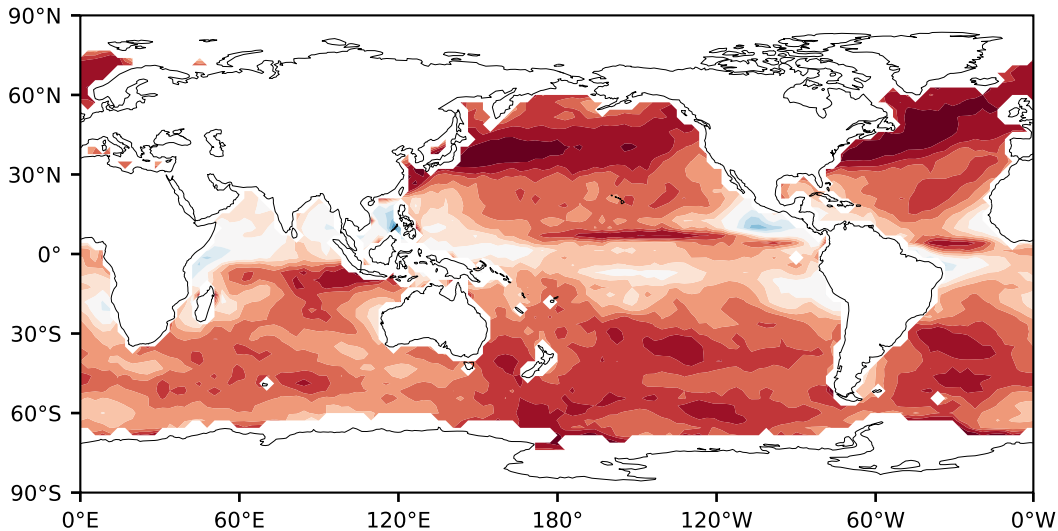

Model - Observations

Max 49.76
Mean -40.12
Min -117.37

RMSE 45.14
CORR 0.69