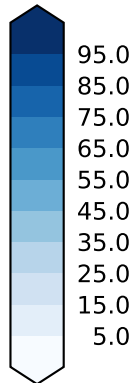

MODIS Simulator (None)

%

Max 75.46
Mean 23.87
Min 0.18

Model - Observations

95.0
85.0
75.0
65.0
55.0
45.0
35.0
25.0
15.0
5.0