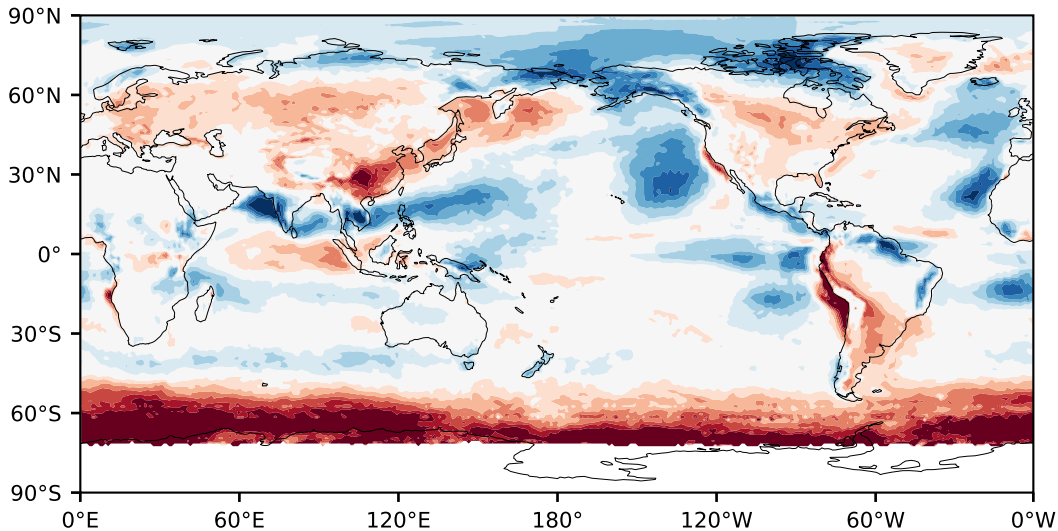

Model - Observations

Max 42.74
Mean -0.26
Min -100.00

RMSE 12.11
CORR 0.67