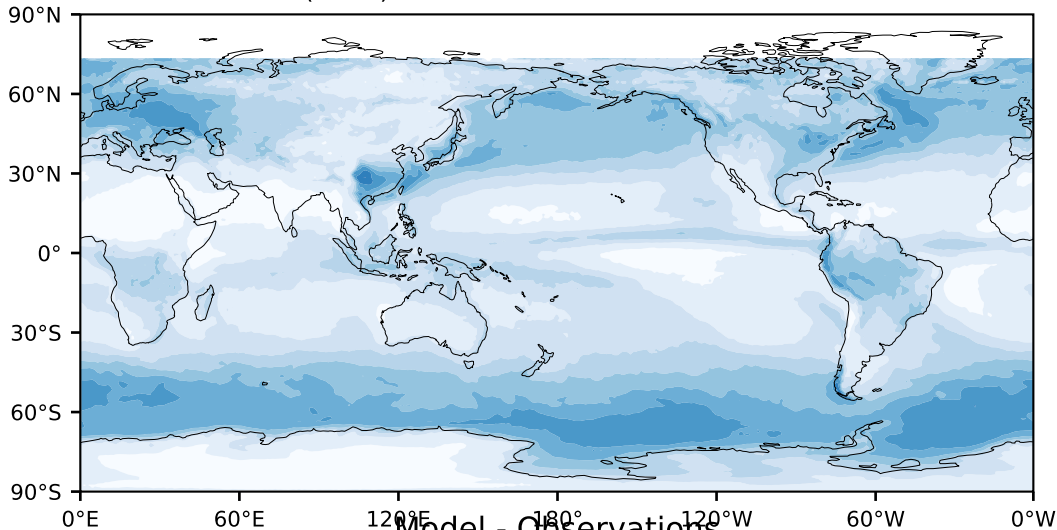

MODIS Simulator (None)

%

Max 75.63
Mean 23.93
Min 0.00

Model - Observations

95.0
85.0
75.0
65.0
55.0
45.0
35.0
25.0
15.0
5.0