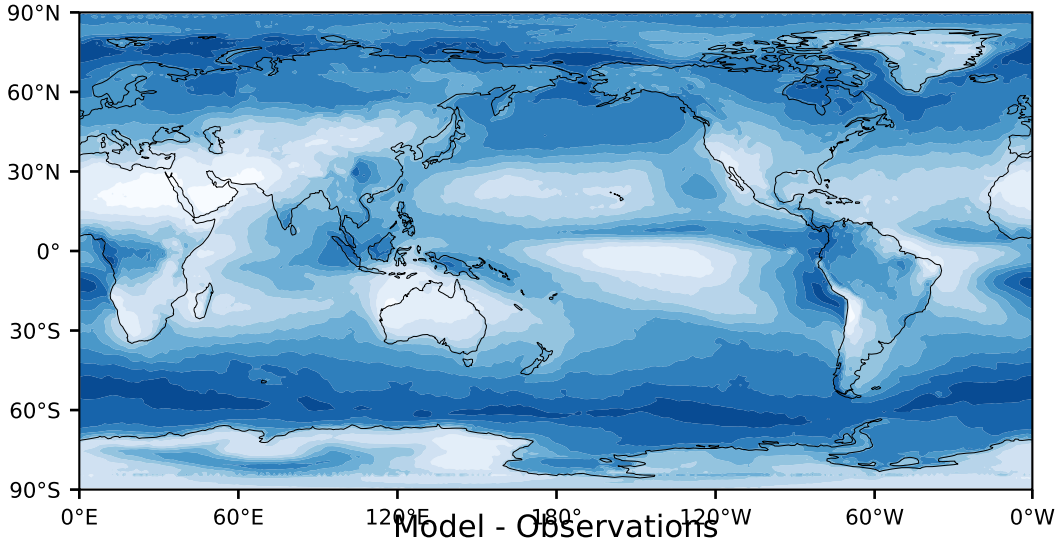

MODIS Simulator (None)

%

Max 96.33
Mean 48.83
Min 1.15

Model - Observations