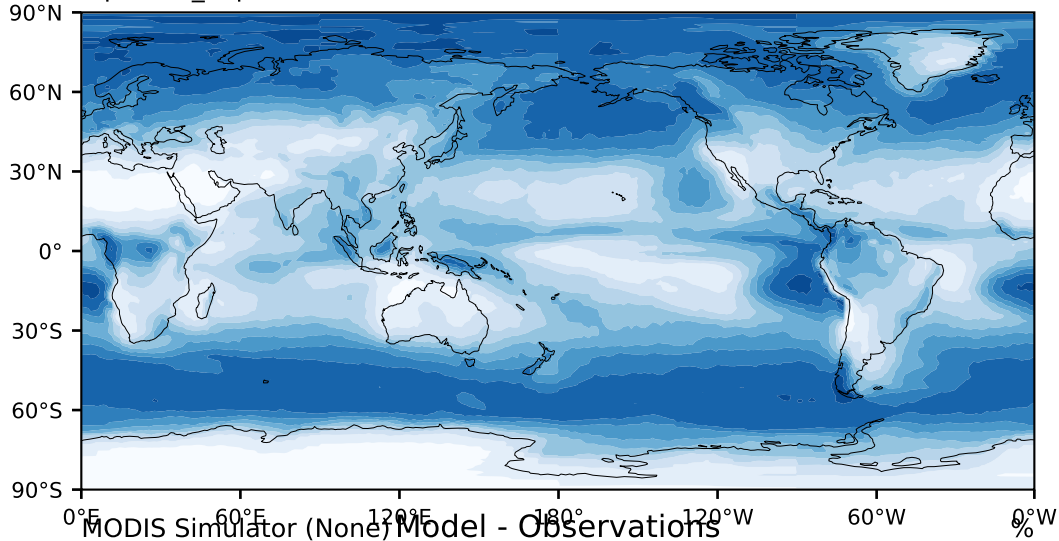

alpha3.0_v1p (2-6)

%

Max 94.08
Mean 45.17
Min 0.00

MODIS Simulator (None) Model - Observations