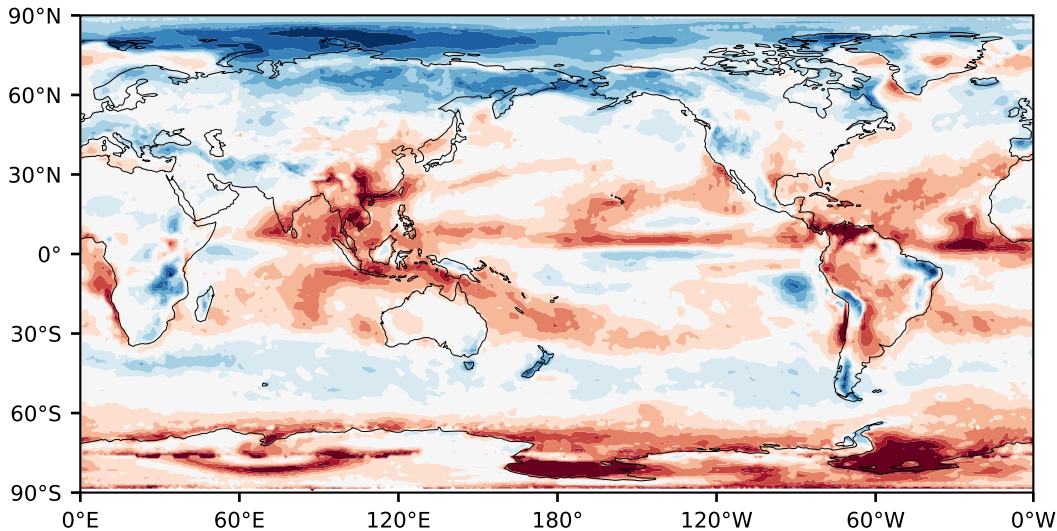

Model - Observations

Max 43.62
Mean -3.17
Min -85.92

RMSE 10.90
CORR 0.89