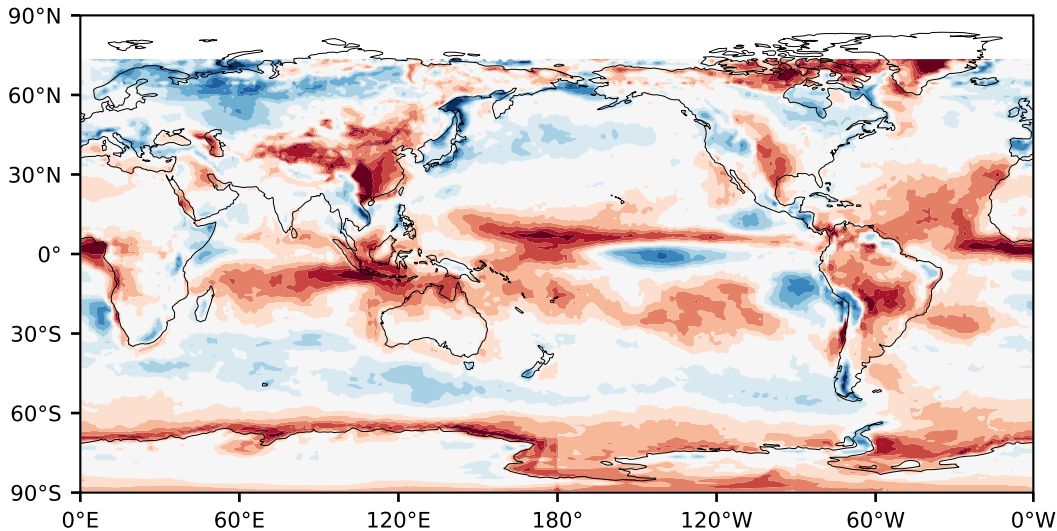

Model - Observations

Max 46.19
Mean -3.79
Min -62.83

RMSE 11.22
CORR 0.89